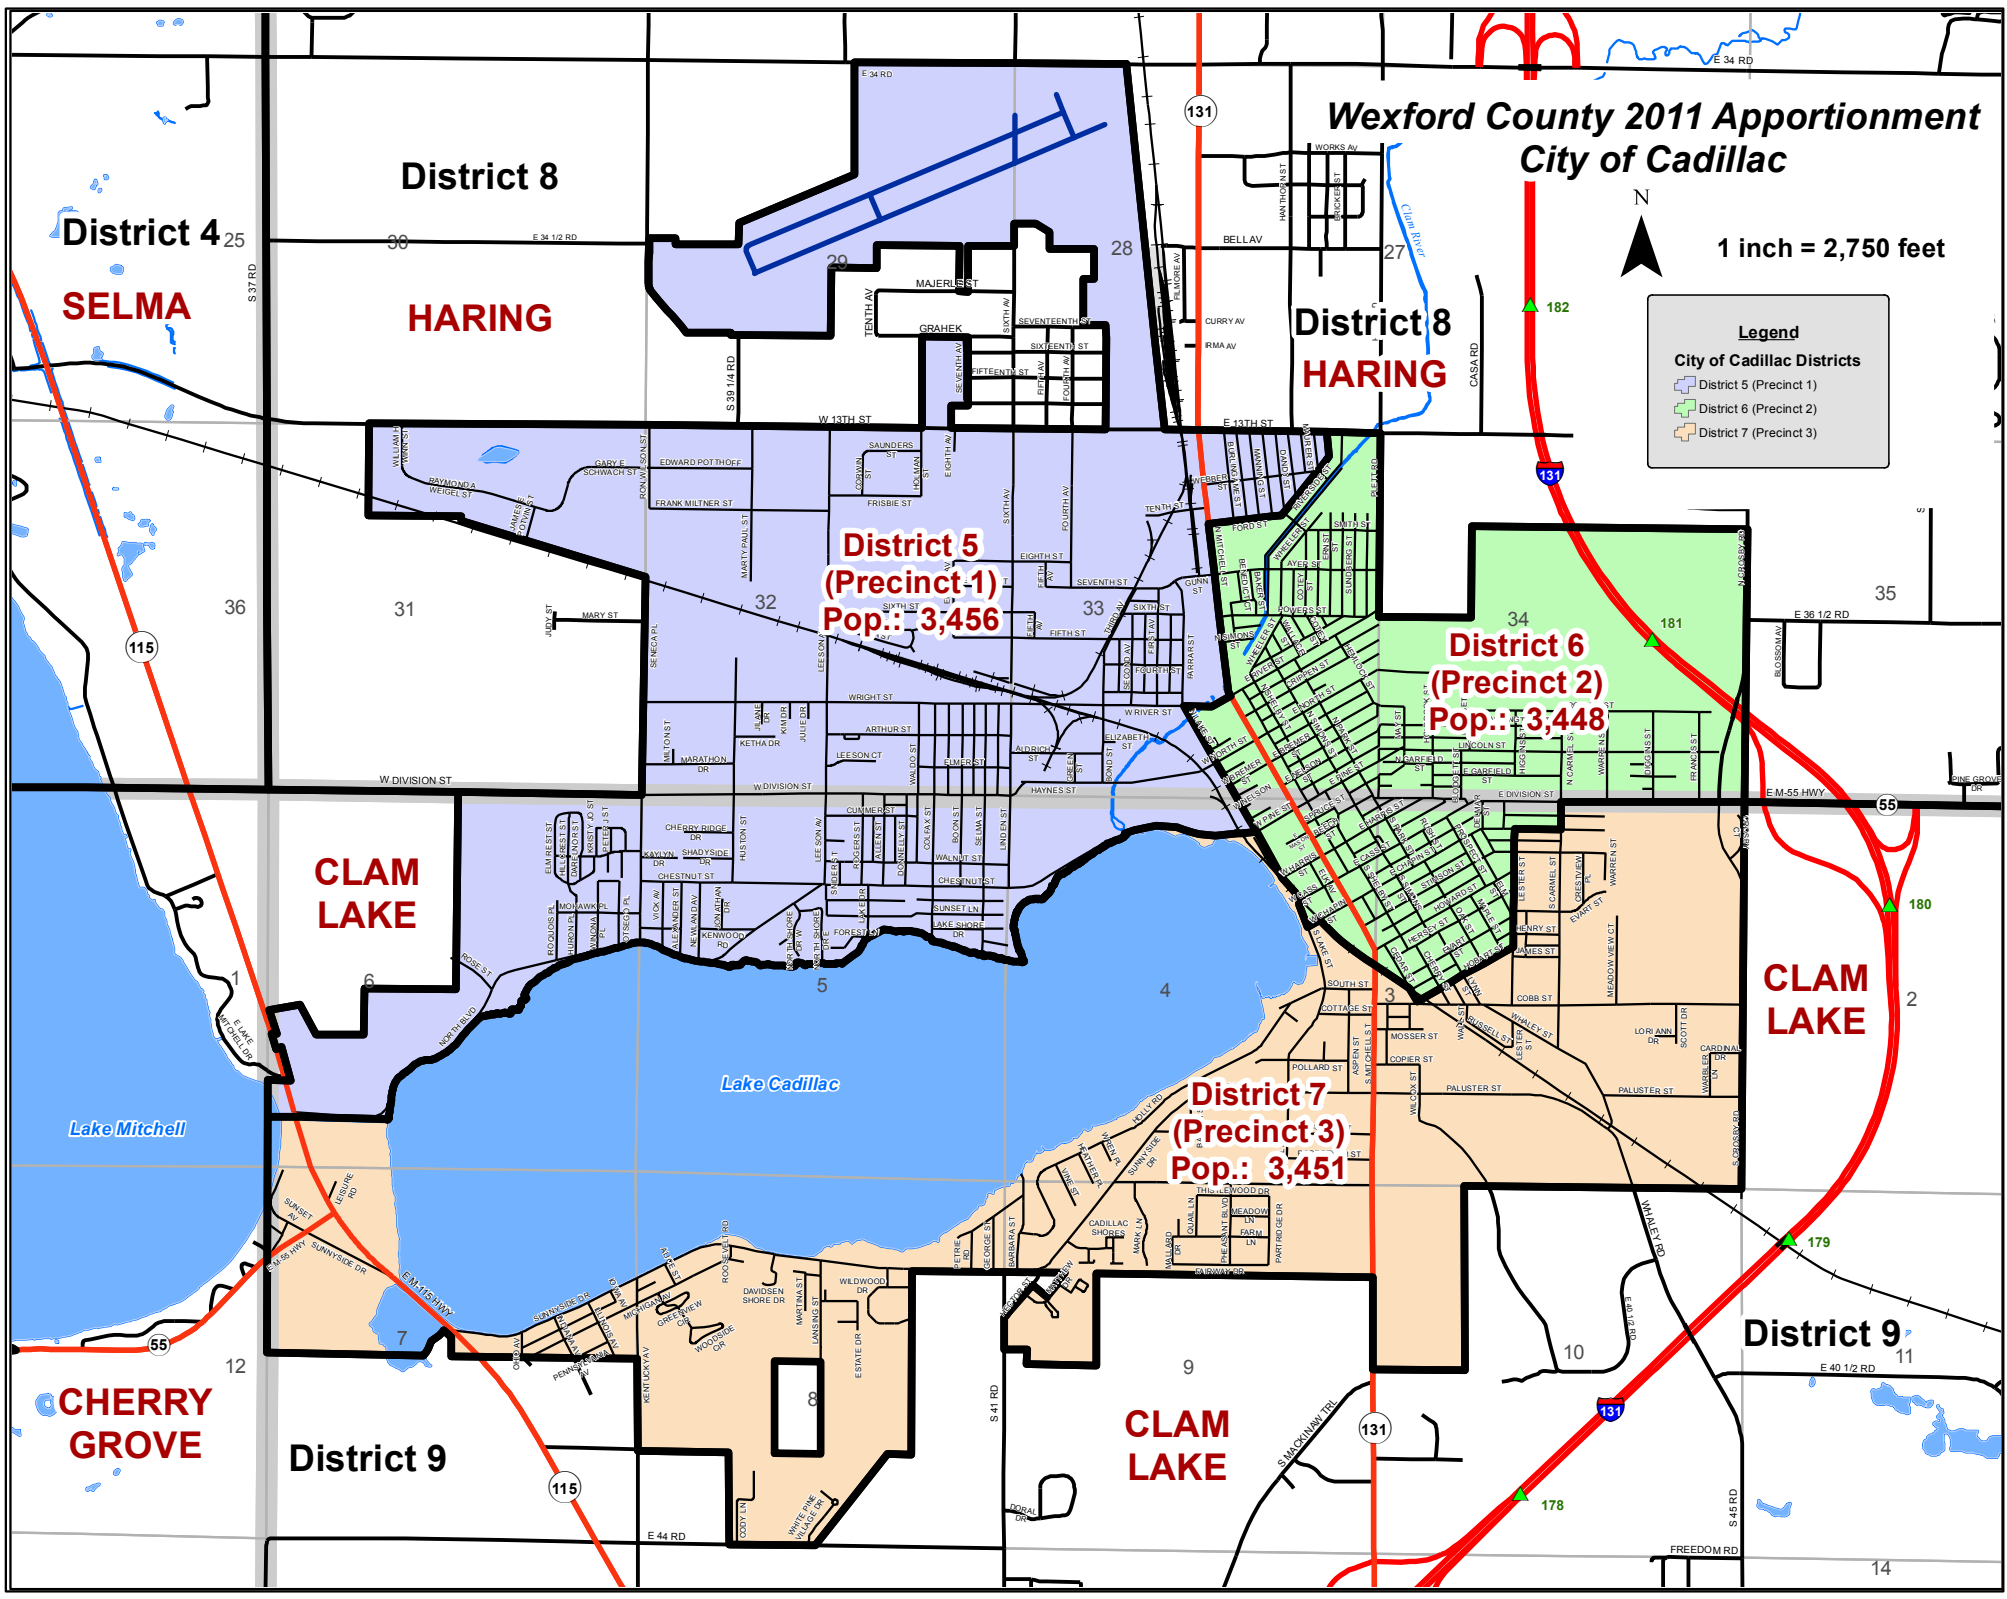

Wexford County 2011 Apportionment City of Cadillac

N
1 inch = 2,750 feet

Legend
City of Cadillac Districts

- District 5 (Precinct 1)
- District 6 (Precinct 2)
- District 7 (Precinct 3)

**District 5
(Precinct 1)
Pop.: 3,456**

**District 6
(Precinct 2)
Pop.: 3,448**

**District 7
(Precinct 3)
Pop.: 3,451**

**District 4
SELMA**

**District 8
HARING**

**District 8
HARING**

CLAM LAKE

CLAM LAKE

CHERRY GROVE

District 9

CLAM LAKE

District 9